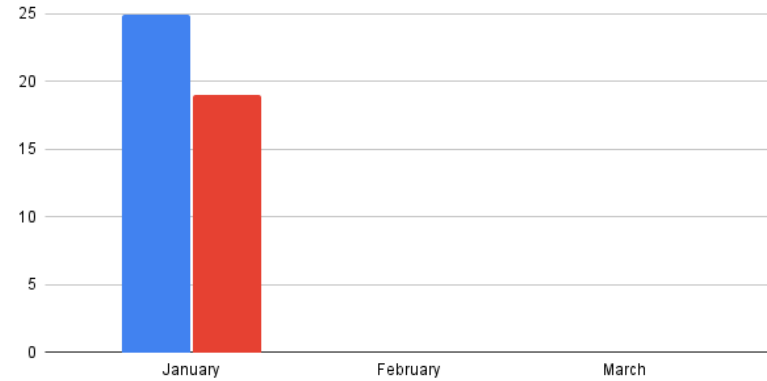

**January
2025**

**MONTHLY
SUMMARY**

**HISTORIC
CORE**
OF DOWNTOWN LOS ANGELES

Trash Collected (Tons) and Bulk Items Collected

■ Trash Collected (Tons) ■ Bulk Items Collected

Pressure Washing (Gallons Used)

Pressure Washing- Block Faces

Graffiti Tags Removed

1st Quarter- 2025

■ January ■ February ■ March

HISTORIC CORE

OF DOWNTOWN LOS ANGELES

January 2025

HISTORIC CORE