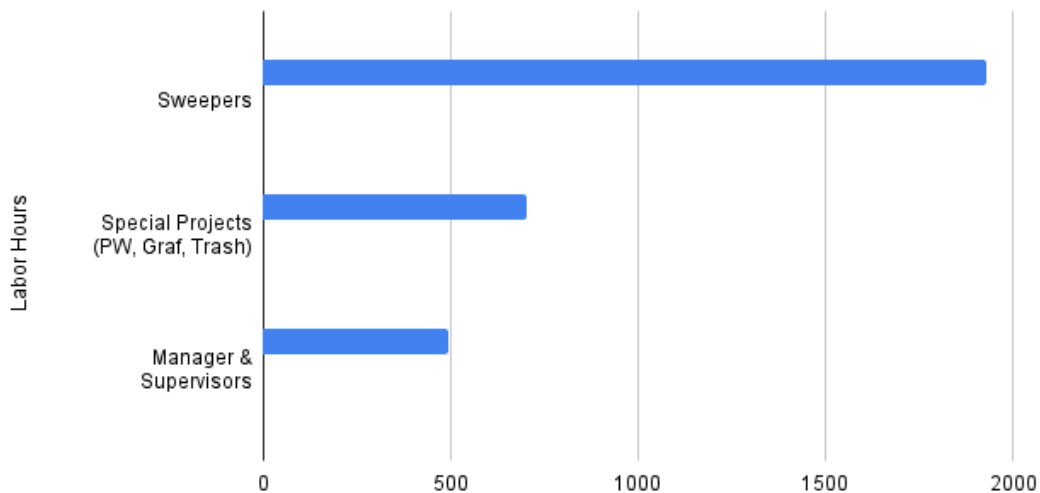

Pressure Washing- Block Faces

Graffiti Tags Removed

1st Quarter- 2025

■ January ■ February ■ March

HISTORIC CORE

OF DOWNTOWN LOS ANGELES

January 2025

HISTORIC CORE

OF DOWNTOWN LOS ANGELES

January 2025

HISTORIC CORE

OF DOWNTOWN LOS ANGELES

January 2025