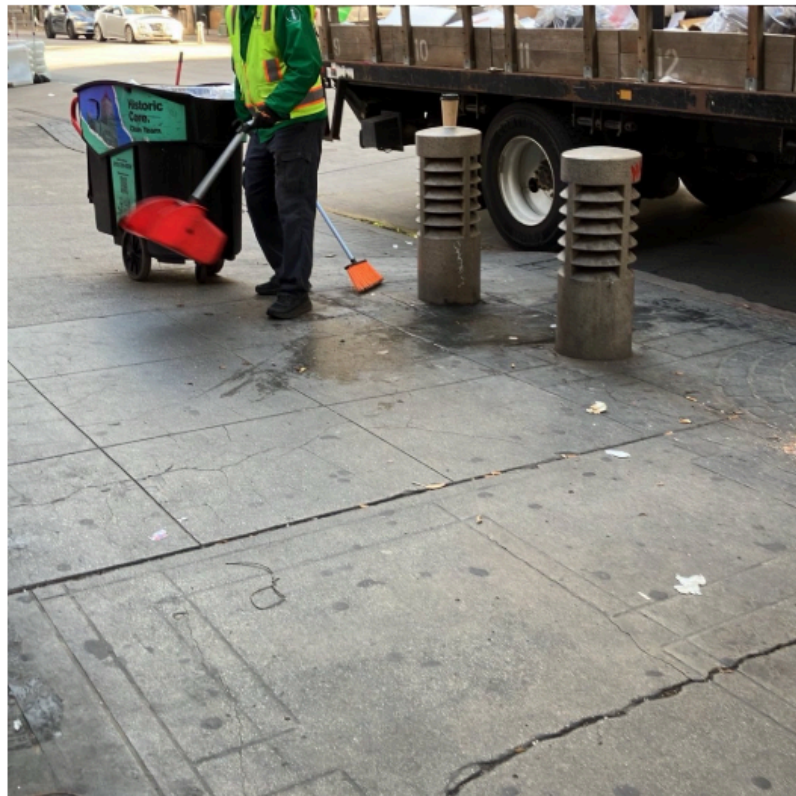

HISTORIC CORE

OF DOWNTOWN LOS ANGELES

January 2025