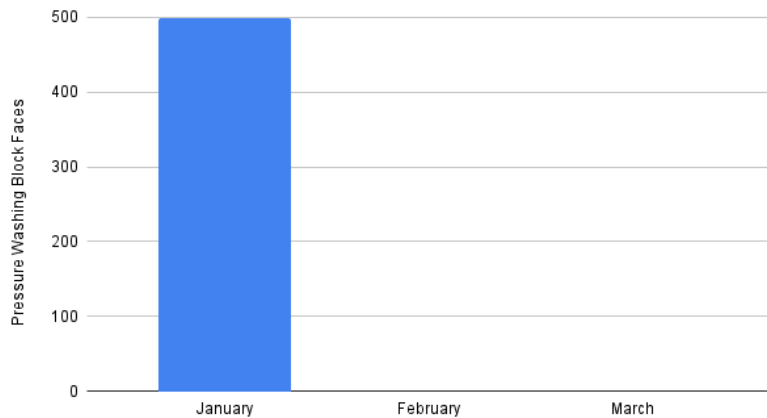

**January
2025**

**MONTHLY
SUMMARY**

**HISTORIC
CORE**
OF DOWNTOWN LOS ANGELES

Trash Collected (Tons) and Bulk Items Collected

■ Trash Collected (Tons) ■ Bulk Items Collected

Pressure Washing (Gallons Used)

Pressure Washing- Block Faces

Graffiti Tags Removed

1st Quarter- 2025

■ January ■ February ■ March

HISTORIC CORE

OF DOWNTOWN LOS ANGELES

January 2025

HISTORIC CORE