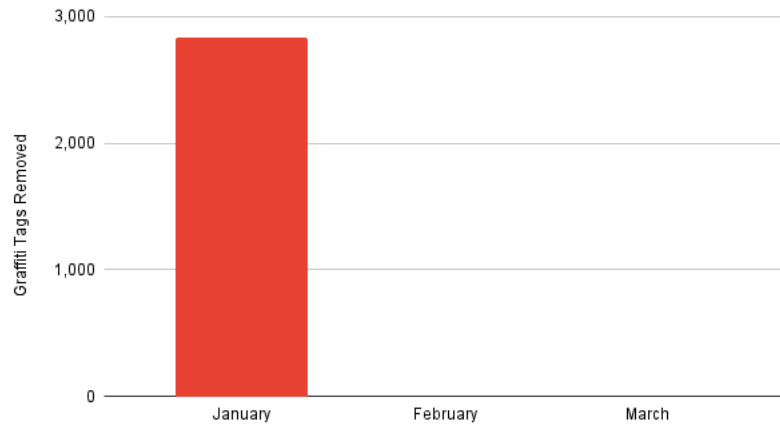

**January
2025**

**MONTHLY
SUMMARY**

**HISTORIC
CORE**
OF DOWNTOWN LOS ANGELES

Trash Collected (Tons) and Bulk Items Collected

■ Trash Collected (Tons) ■ Bulk Items Collected

Pressure Washing (Gallons Used)

Pressure Washing- Block Faces

Graffiti Tags Removed

1st Quarter- 2025

■ January ■ February ■ March

HISTORIC CORE

OF DOWNTOWN LOS ANGELES

January 2025

HISTORIC CORE