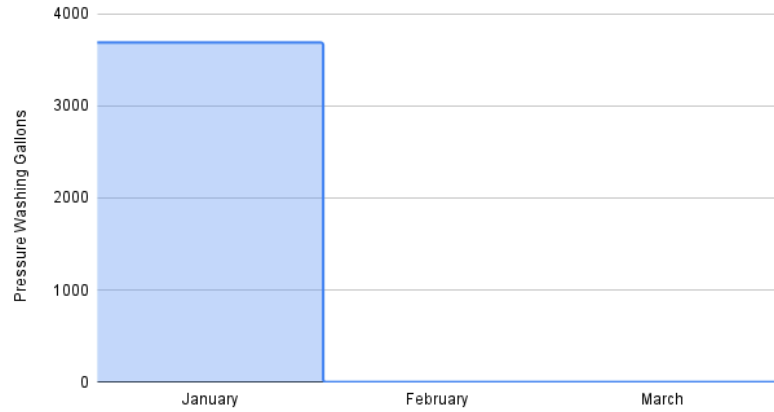

**January
2025**

**MONTHLY
SUMMARY**

**HISTORIC
CORE**
OF DOWNTOWN LOS ANGELES

Trash Collected (Tons) and Bulk Items Collected

■ Trash Collected (Tons) ■ Bulk Items Collected

Pressure Washing (Gallons Used)

Pressure Washing- Block Faces

Graffiti Tags Removed

1st Quarter- 2025

■ January ■ February ■ March

HISTORIC CORE

OF DOWNTOWN LOS ANGELES

January 2025

HISTORIC CORE