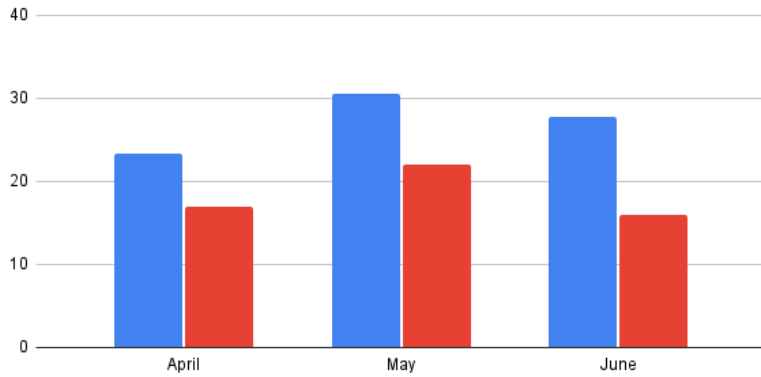

Pressure Washing Block Faces

■ Trash Collected (Tons) ■ Bulk Items Collected