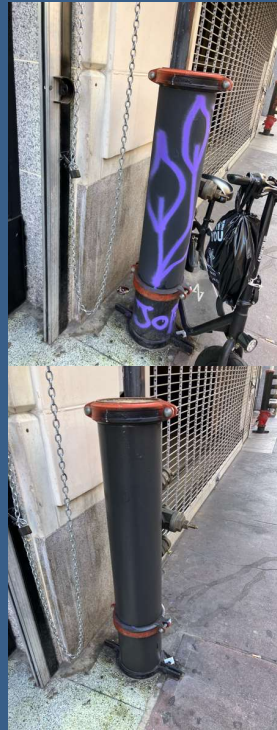

TRASH COLLECTED

28.05 T

PRESSURE WASHING GALLONS USED

3,312

GRAFFITI TAGS REMOVED

998

BULK ITEMS COLLECTED

28

An abstract geometric design on the left side of the slide. A diagonal line runs from the top-left corner towards the bottom-right. The area to the left of this line is divided into several sections: a dark purple triangle at the top-left containing a white circle; a section with concentric blue circles; a section with a light grey semi-circle; a section with pink diagonal lines; a section with a pink-to-magenta gradient and a pattern of white lines; a section with a grey-to-purple gradient; and a solid magenta triangle at the bottom-left. The rest of the slide is a solid dark blue background.