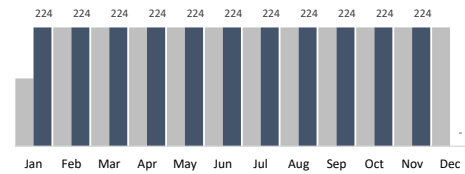

Pressure Washing Hours