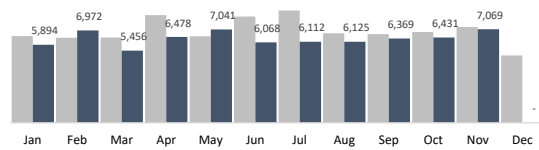

November 2022 Summary Report

Historic BID

7,069
Trash Bags

877
Graffiti Tags

2,776
Bulk Items

224
Pressure Washing

	YTD	Jan	Feb	Mar	Apr	May	Jun	Jul	Aug	Sep	Oct	Nov	Dec
Trash Bags	70,015	5,894	6,972	5,456	6,478	7,041	6,068	6,112	6,125	6,369	6,431	7,069	-
Trash Weight	1,610,345	135,562	160,356	125,488	148,994	161,943	139,564	140,576	140,875	146,487	147,913	162,587	-
Graffiti Tags	7,851	498	523	613	798	637	619	768	825	837	856	877	-
Bulk Items	29,734	3,647	2,574	2,301	2,881	2,715	2,104	2,643	2,627	2,711	2,755	2,776	-
PW Hours	2,464	224	224	224	224	224	224	224	224	224	224	224	-

Trash Bags