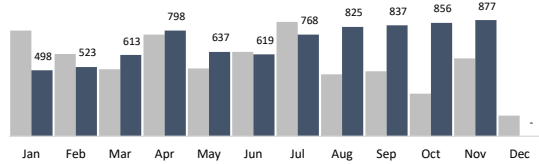

Graffiti Tags