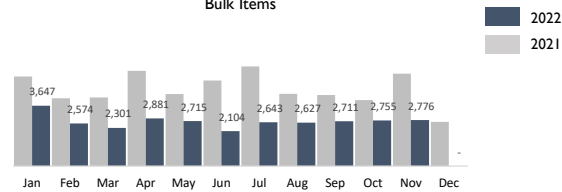

November 2022 Summary Report

Historic BID

7,069
Trash Bags

877
Graffiti Tags

2,776
Bulk Items

224
Pressure Washing

	YTD	Jan	Feb	Mar	Apr	May	Jun	Jul	Aug	Sep	Oct	Nov	Dec
Trash Bags	70,015	5,894	6,972	5,456	6,478	7,041	6,068	6,112	6,125	6,369	6,431	7,069	-
Trash Weight	1,610,345	135,562	160,356	125,488	148,994	161,943	139,564	140,576	140,875	146,487	147,913	162,587	-
Graffiti Tags	7,851	498	523	613	798	637	619	768	825	837	856	877	-
Bulk Items	29,734	3,647	2,574	2,301	2,881	2,715	2,104	2,643	2,627	2,711	2,755	2,776	-
PW Hours	2,464	224	224	224	224	224	224	224	224	224	224	224	-

Bulk Items