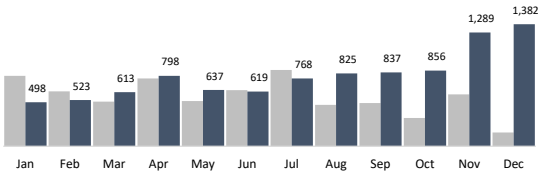

December 2022 Summary Report

Historic BID

9,662
Trash Bags

1,382
Graffiti Tags

3,730
Bulk Items

224
Pressure Washing

	YTD	Jan	Feb	Mar	Apr	May	Jun	Jul	Aug	Sep	Oct	Nov	Dec
Trash Bags	82,162	5,894	6,972	5,456	6,478	7,041	6,068	6,112	6,125	6,369	6,431	9,554	9,662
Trash Weight	1,889,726	135,562	160,356	125,488	148,994	161,943	139,564	140,576	140,875	146,487	147,913	219,742	222,226
Graffiti Tags	9,645	498	523	613	798	637	619	768	825	837	856	1,289	1,382
Bulk Items	34,439	3,647	2,574	2,301	2,881	2,715	2,104	2,643	2,627	2,711	2,755	3,751	3,730
PW Hours	2,688	224	224	224	224	224	224	224	224	224	224	224	224

Trash Bags

Bulk Items

Graffiti Tags

Pressure Washing Hours

December 2022 Summary Report

Historic BID

BEFORE

AFTER