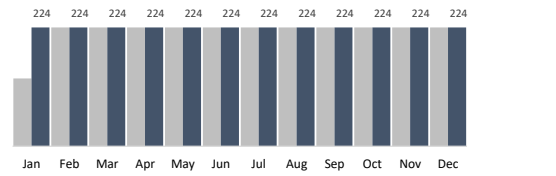

December 2022 Summary Report

Historic BID

9,662
Trash Bags

1,382
Graffiti Tags

3,730
Bulk Items

224
Pressure Washing

	YTD	Jan	Feb	Mar	Apr	May	Jun	Jul	Aug	Sep	Oct	Nov	Dec
Trash Bags	82,162	5,894	6,972	5,456	6,478	7,041	6,068	6,112	6,125	6,369	6,431	9,554	9,662
Trash Weight	1,889,726	135,562	160,356	125,488	148,994	161,943	139,564	140,576	140,875	146,487	147,913	219,742	222,226
Graffiti Tags	9,645	498	523	613	798	637	619	768	825	837	856	1,289	1,382
Bulk Items	34,439	3,647	2,574	2,301	2,881	2,715	2,104	2,643	2,627	2,711	2,755	3,751	3,730
PW Hours	2,688	224	224	224	224	224	224	224	224	224	224	224	224

Trash Bags

Bulk Items

Graffiti Tags

Pressure Washing Hours

December 2022 Summary Report

Historic BID

BEFORE

AFTER