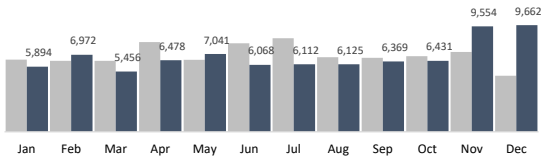

December 2022 Summary Report

Historic BID

9,662
Trash Bags

1,382
Graffiti Tags

3,730
Bulk Items

224
Pressure Washing

	YTD	Jan	Feb	Mar	Apr	May	Jun	Jul	Aug	Sep	Oct	Nov	Dec
Trash Bags	82,162	5,894	6,972	5,456	6,478	7,041	6,068	6,112	6,125	6,369	6,431	9,554	9,662
Trash Weight	1,889,726	135,562	160,356	125,488	148,994	161,943	139,564	140,576	140,875	146,487	147,913	219,742	222,226
Graffiti Tags	9,645	498	523	613	798	637	619	768	825	837	856	1,289	1,382
Bulk Items	34,439	3,647	2,574	2,301	2,881	2,715	2,104	2,643	2,627	2,711	2,755	3,751	3,730
PW Hours	2,688	224	224	224	224	224	224	224	224	224	224	224	224

Trash Bags

Bulk Items

Graffiti Tags

Pressure Washing Hours

December 2022 Summary Report

Historic BID

BEFORE

AFTER