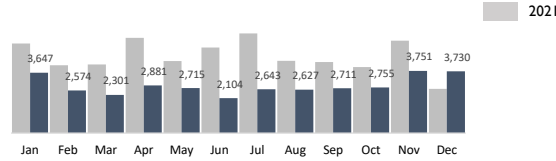

December 2022 Summary Report

Historic BID

9,662
Trash Bags

1,382
Graffiti Tags

3,730
Bulk Items

224
Pressure Washing

	YTD	Jan	Feb	Mar	Apr	May	Jun	Jul	Aug	Sep	Oct	Nov	Dec
Trash Bags	82,162	5,894	6,972	5,456	6,478	7,041	6,068	6,112	6,125	6,369	6,431	9,554	9,662
Trash Weight	1,889,726	135,562	160,356	125,488	148,994	161,943	139,564	140,576	140,875	146,487	147,913	219,742	222,226
Graffiti Tags	9,645	498	523	613	798	637	619	768	825	837	856	1,289	1,382
Bulk Items	34,439	3,647	2,574	2,301	2,881	2,715	2,104	2,643	2,627	2,711	2,755	3,751	3,730
PW Hours	2,688	224	224	224	224	224	224	224	224	224	224	224	224

Bulk Items