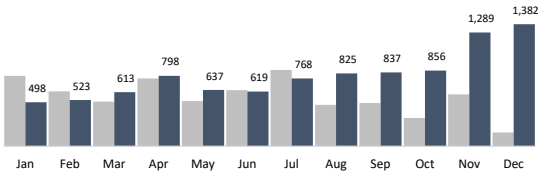

December 2022 Summary Report

Historic BID

9,662
Trash Bags

982
Graffiti Tags

3,730
Bulk Items

224
Pressure Washing

	YTD	Jan	Feb	Mar	Apr	May	Jun	Jul	Aug	Sep	Oct	Nov	Dec
Trash Bags	79,677	5,894	6,972	5,456	6,478	7,041	6,068	6,112	6,125	6,369	6,431	7,069	9,662
Trash Weight	1,817,897	135,562	160,356	125,488	148,994	161,943	139,564	140,576	140,875	146,487	147,913	147,913	222,226
Graffiti Tags	8,833	498	523	613	798	637	619	768	825	837	856	877	982
Bulk Items	32,464	3,647	2,574	2,301	2,881	2,715	2,104	2,643	2,627	2,711	2,755	2,776	2,730
PW Hours	2,688	224	224	224	224	224	224	224	224	224	224	224	224

Trash Bags

Bulk Items

Graffiti Tags

Pressure Washing Hours

December 2022 Summary Report

Historic BID

BEFORE

AFTER