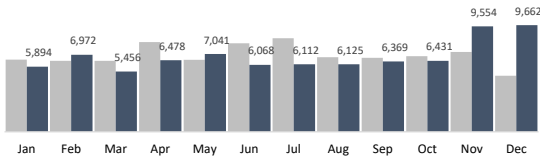

December 2022 Summary Report

Historic BID

9,662
Trash Bags

982
Graffiti Tags

3,730
Bulk Items

224
Pressure Washing

	YTD	Jan	Feb	Mar	Apr	May	Jun	Jul	Aug	Sep	Oct	Nov	Dec
Trash Bags	79,677	5,894	6,972	5,456	6,478	7,041	6,068	6,112	6,125	6,369	6,431	7,069	9,662
Trash Weight	1,817,897	135,562	160,356	125,488	148,994	161,943	139,564	140,576	140,875	146,487	147,913	147,913	222,226
Graffiti Tags	8,833	498	523	613	798	637	619	768	825	837	856	877	982
Bulk Items	32,464	3,647	2,574	2,301	2,881	2,715	2,104	2,643	2,627	2,711	2,755	2,776	2,730
PW Hours	2,688	224	224	224	224	224	224	224	224	224	224	224	224

Trash Bags

Bulk Items

Graffiti Tags

Pressure Washing Hours

December 2022 Summary Report

Historic BID

BEFORE

AFTER