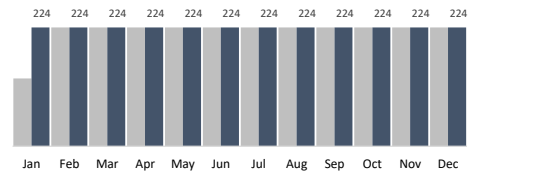

December 2022 Summary Report

Historic BID

9,662
Trash Bags

982
Graffiti Tags

3,730
Bulk Items

224
Pressure Washing

	YTD	Jan	Feb	Mar	Apr	May	Jun	Jul	Aug	Sep	Oct	Nov	Dec
Trash Bags	79,677	5,894	6,972	5,456	6,478	7,041	6,068	6,112	6,125	6,369	6,431	7,069	9,662
Trash Weight	1,817,897	135,562	160,356	125,488	148,994	161,943	139,564	140,576	140,875	146,487	147,913	147,913	222,226
Graffiti Tags	8,833	498	523	613	798	637	619	768	825	837	856	877	982
Bulk Items	32,464	3,647	2,574	2,301	2,881	2,715	2,104	2,643	2,627	2,711	2,755	2,776	2,730
PW Hours	2,688	224	224	224	224	224	224	224	224	224	224	224	224

Trash Bags

Bulk Items

Graffiti Tags

Pressure Washing Hours

December 2022 Summary Report

Historic BID

BEFORE

AFTER