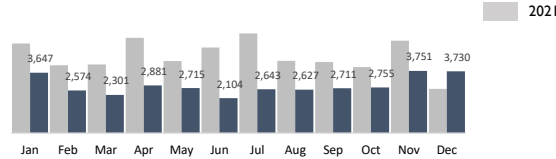

December 2022 Summary Report

Historic BID

9,662
Trash Bags

982
Graffiti Tags

3,730
Bulk Items

224
Pressure Washing

	YTD	Jan	Feb	Mar	Apr	May	Jun	Jul	Aug	Sep	Oct	Nov	Dec
Trash Bags	79,677	5,894	6,972	5,456	6,478	7,041	6,068	6,112	6,125	6,369	6,431	7,069	9,662
Trash Weight	1,817,897	135,562	160,356	125,488	148,994	161,943	139,564	140,576	140,875	146,487	147,913	147,913	222,226
Graffiti Tags	8,833	498	523	613	798	637	619	768	825	837	856	877	982
Bulk Items	32,464	3,647	2,574	2,301	2,881	2,715	2,104	2,643	2,627	2,711	2,755	2,776	2,730
PW Hours	2,688	224	224	224	224	224	224	224	224	224	224	224	224

Bulk Items