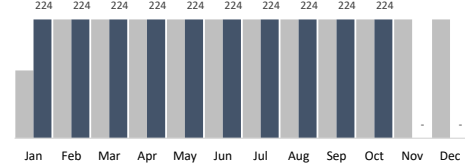

Pressure Washing Hours