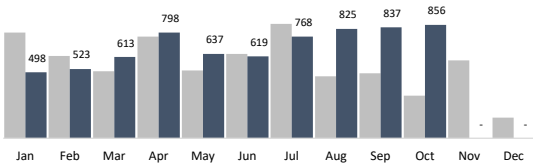

Graffiti Tags