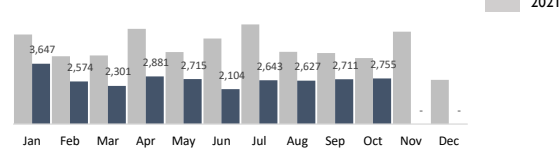

October 2022 Summary Report

Historic BID

6,431
Trash Bags

856
Graffiti Tags

2,755
Bulk Items

224
Pressure Washing

	YTD	Jan	Feb	Mar	Apr	May	Jun	Jul	Aug	Sep	Oct	Nov	Dec
Trash Bags	62,946	5,894	6,972	5,456	6,478	7,041	6,068	6,112	6,125	6,369	6,431	-	-
Trash Weight	1,447,758	135,562	160,356	125,488	148,994	161,943	139,564	140,576	140,875	146,487	147,913	-	-
Graffiti Tags	6,974	498	523	613	798	637	619	768	825	837	856	-	-
Bulk Items	26,958	3,647	2,574	2,301	2,881	2,715	2,104	2,643	2,627	2,711	2,755	-	-
PW Hours	2,240	224	224	224	224	224	224	224	224	224	224	-	-

Bulk Items