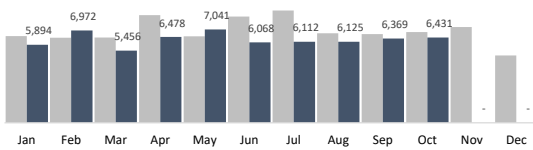

October 2022 Summary Report

Historic BID

6,431
Trash Bags

856
Graffiti Tags

2,755
Bulk Items

224
Pressure Washing

	YTD	Jan	Feb	Mar	Apr	May	Jun	Jul	Aug	Sep	Oct	Nov	Dec
Trash Bags	62,946	5,894	6,972	5,456	6,478	7,041	6,068	6,112	6,125	6,369	6,431	-	-
Trash Weight	1,447,758	135,562	160,356	125,488	148,994	161,943	139,564	140,576	140,875	146,487	147,913	-	-
Graffiti Tags	6,974	498	523	613	798	637	619	768	825	837	856	-	-
Bulk Items	26,958	3,647	2,574	2,301	2,881	2,715	2,104	2,643	2,627	2,711	2,755	-	-
PW Hours	2,240	224	224	224	224	224	224	224	224	224	224	-	-

Trash Bags