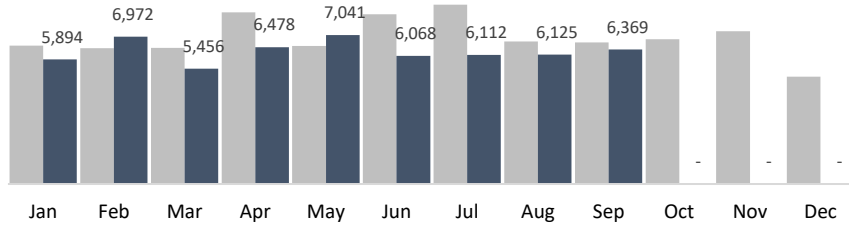

September 2022 Summary Report

Historic BID

6,369
Trash Bags

837
Graffiti Tags

2,711
Bulk Items

224
Pressure Washing

	YTD	Jan	Feb	Mar	Apr	May	Jun	Jul	Aug	Sep	Oct	Nov	Dec
Trash Bags	56,515	5,894	6,972	5,456	6,478	7,041	6,068	6,112	6,125	6,369	-	-	-
Trash Weight	1,299,845	135,562	160,356	125,488	148,994	161,943	139,564	140,576	140,875	146,487	-	-	-
Graffiti Tags	6,118	498	523	613	798	637	619	768	825	837	-	-	-
Bulk Items	24,203	3,647	2,574	2,301	2,881	2,715	2,104	2,643	2,627	2,711	-	-	-
PW Hours	2,016	224	224	224	224	224	224	224	224	224	-	-	-

Trash Bags