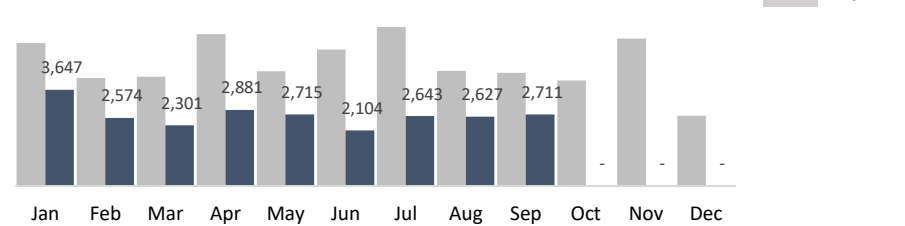

September 2022 Summary Report

Historic BID

6,369
Trash Bags

837
Graffiti Tags

2,711
Bulk Items

224
Pressure Washing

	YTD	Jan	Feb	Mar	Apr	May	Jun	Jul	Aug	Sep	Oct	Nov	Dec
Trash Bags	56,515	5,894	6,972	5,456	6,478	7,041	6,068	6,112	6,125	6,369	-	-	-
Trash Weight	1,299,845	135,562	160,356	125,488	148,994	161,943	139,564	140,576	140,875	146,487	-	-	-
Graffiti Tags	6,118	498	523	613	798	637	619	768	825	837	-	-	-
Bulk Items	24,203	3,647	2,574	2,301	2,881	2,715	2,104	2,643	2,627	2,711	-	-	-
PW Hours	2,016	224	224	224	224	224	224	224	224	224	-	-	-

Trash Bags

Bulk Items