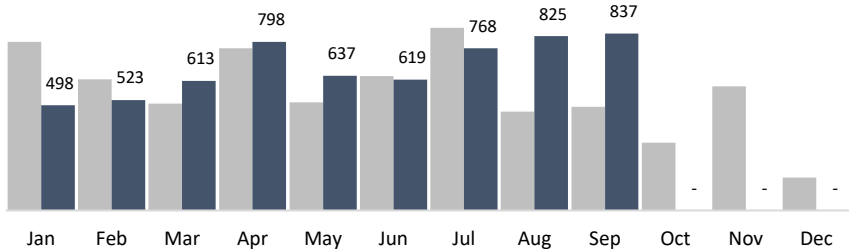

Graffiti Tags