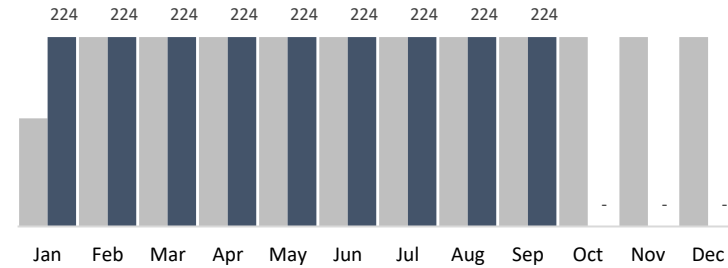

September 2022 Summary Report

Historic BID

6,369
Trash Bags

837
Graffiti Tags

2,711
Bulk Items

224
Pressure Washing

	YTD	Jan	Feb	Mar	Apr	May	Jun	Jul	Aug	Sep	Oct	Nov	Dec
Trash Bags	56,515	5,894	6,972	5,456	6,478	7,041	6,068	6,112	6,125	6,369	-	-	-
Trash Weight	1,299,845	135,562	160,356	125,488	148,994	161,943	139,564	140,576	140,875	146,487	-	-	-
Graffiti Tags	6,118	498	523	613	798	637	619	768	825	837	-	-	-
Bulk Items	24,203	3,647	2,574	2,301	2,881	2,715	2,104	2,643	2,627	2,711	-	-	-
PW Hours	2,016	224	224	224	224	224	224	224	224	224	-	-	-

Trash Bags

Bulk Items

Graffiti Tags

Pressure Washing Hours

September 2022 Summary Report

Historic BID

BEFORE

AFTER

Historic BID

BEFORE

AFTER