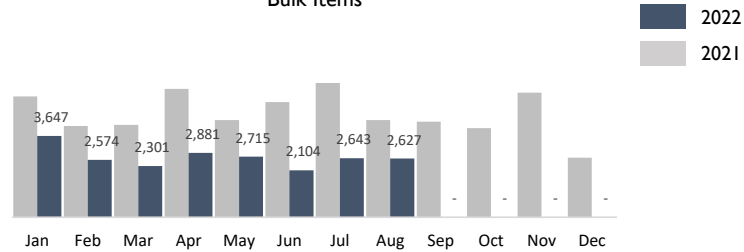

August 2022 Summary Report

Historic BID

6,125
Trash Bags

825
Graffiti Tags

2,627
Bulk Items

224
Pressure Washing

	YTD	Jan	Feb	Mar	Apr	May	Jun	Jul	Aug	Sep	Oct	Nov	Dec
Trash Bags	50,146	5,894	6,972	5,456	6,478	7,041	6,068	6,112	6,125	-	-	-	-
Trash Weight	1,153,358	135,562	160,356	125,488	148,994	161,943	139,564	140,576	140,875	-	-	-	-
Graffiti Tags	5,281	498	523	613	798	637	619	768	825	-	-	-	-
Bulk Items	21,492	3,647	2,574	2,301	2,881	2,715	2,104	2,643	2,627	-	-	-	-
PW Hours	1,792	224	224	224	224	224	224	224	224	-	-	-	-

Bulk Items