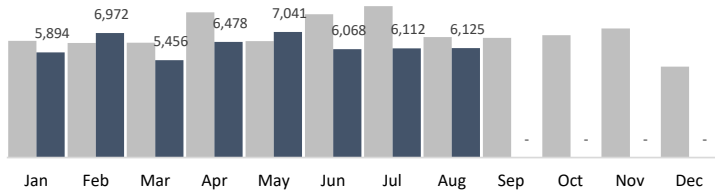

August 2022 Summary Report

Historic BID

6,125
Trash Bags

825
Graffiti Tags

2,627
Bulk Items

224
Pressure Washing

	YTD	Jan	Feb	Mar	Apr	May	Jun	Jul	Aug	Sep	Oct	Nov	Dec
Trash Bags	50,146	5,894	6,972	5,456	6,478	7,041	6,068	6,112	6,125	-	-	-	-
Trash Weight	1,153,358	135,562	160,356	125,488	148,994	161,943	139,564	140,576	140,875	-	-	-	-
Graffiti Tags	5,281	498	523	613	798	637	619	768	825	-	-	-	-
Bulk Items	21,492	3,647	2,574	2,301	2,881	2,715	2,104	2,643	2,627	-	-	-	-
PW Hours	1,792	224	224	224	224	224	224	224	224	-	-	-	-

Trash Bags