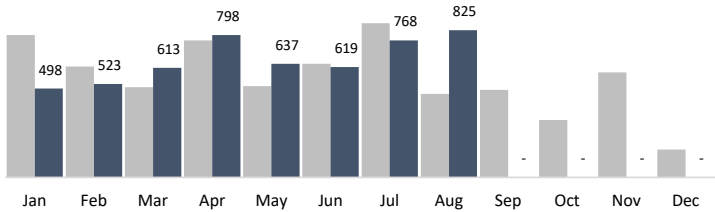

Graffiti Tags