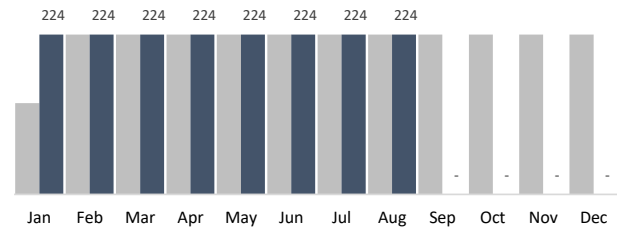

August 2022 Summary Report

Historic BID

6,125
Trash Bags

825
Graffiti Tags

2,627
Bulk Items

224
Pressure Washing

	YTD	Jan	Feb	Mar	Apr	May	Jun	Jul	Aug	Sep	Oct	Nov	Dec
Trash Bags	50,146	5,894	6,972	5,456	6,478	7,041	6,068	6,112	6,125	-	-	-	-
Trash Weight	1,153,358	135,562	160,356	125,488	148,994	161,943	139,564	140,576	140,875	-	-	-	-
Graffiti Tags	5,281	498	523	613	798	637	619	768	825	-	-	-	-
Bulk Items	21,492	3,647	2,574	2,301	2,881	2,715	2,104	2,643	2,627	-	-	-	-
PW Hours	1,792	224	224	224	224	224	224	224	224	-	-	-	-

Trash Bags

Bulk Items

Graffiti Tags

Pressure Washing Hours

August 2022 Summary Report

Historic BID

August 2022 Summary Report

Historic BID