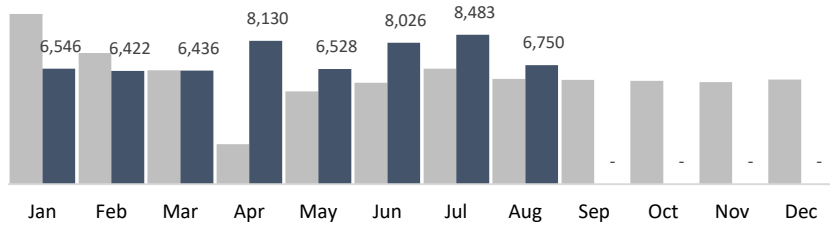

August 2021 Summary Report

Historic BID

HISTORIC CORE
BUSINESS IMPROVEMENT DISTRICT

6,750
Trash Bags

468
Graffiti Tags

4,360
Bulk Items

224
Pressure Washing

	YTD	Jan	Feb	Mar	Apr	May	Jun	Jul	Aug	Sep	Oct	Nov	Dec
Trash Bags	57,321	6,546	6,422	6,436	8,130	6,528	8,026	8,483	6,750	-	-	-	-
Trash Weight	1,318,383	150,558	147,706	148,028	186,990	150,144	184,598	195,109	155,250	-	-	-	-
Graffiti Tags	5,173	798	621	506	768	512	636	864	468	-	-	-	-
Bulk Items	39,289	5,410	4,092	4,142	5,750	4,350	5,166	6,019	4,360	-	-	-	-
PW Hours	1,696	128	224	224	224	224	224	224	224	-	-	-	-

Trash Bags