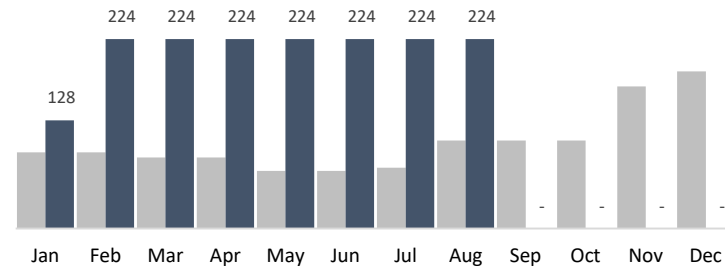

Pressure Washing Hours