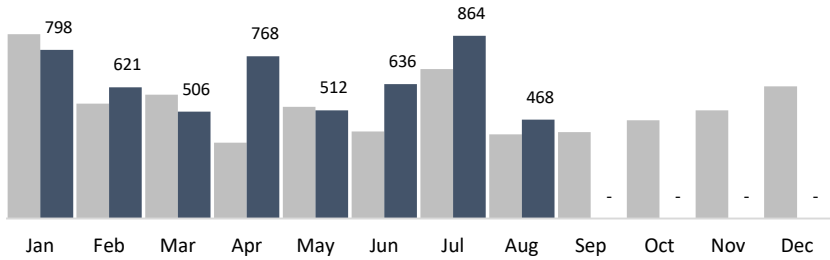

Graffiti Tags