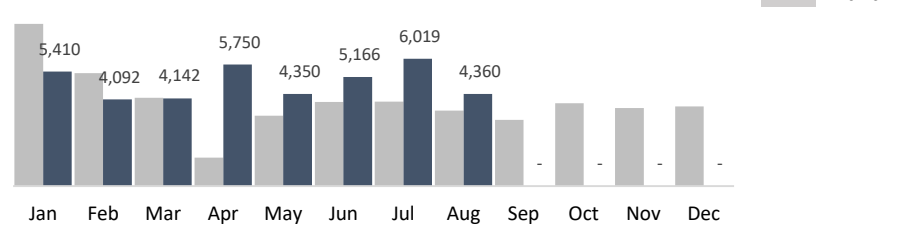

August 2021 Summary Report

Historic BID

HISTORIC CORE
BUSINESS IMPROVEMENT DISTRICT

6,750
Trash Bags

468
Graffiti Tags

4,360
Bulk Items

224
Pressure Washing

	YTD	Jan	Feb	Mar	Apr	May	Jun	Jul	Aug	Sep	Oct	Nov	Dec
Trash Bags	57,321	6,546	6,422	6,436	8,130	6,528	8,026	8,483	6,750	-	-	-	-
Trash Weight	1,318,383	150,558	147,706	148,028	186,990	150,144	184,598	195,109	155,250	-	-	-	-
Graffiti Tags	5,173	798	621	506	768	512	636	864	468	-	-	-	-
Bulk Items	39,289	5,410	4,092	4,142	5,750	4,350	5,166	6,019	4,360	-	-	-	-
PW Hours	1,696	128	224	224	224	224	224	224	224	-	-	-	-

Trash Bags

Bulk Items