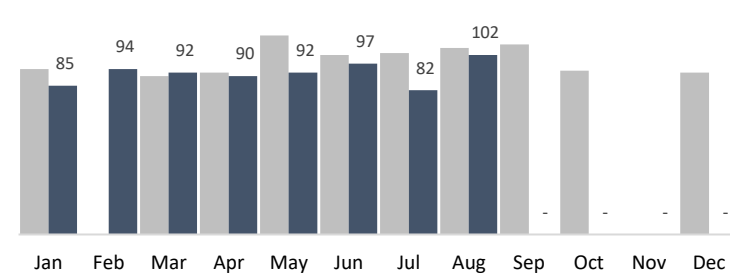

Pressure Washing Hours