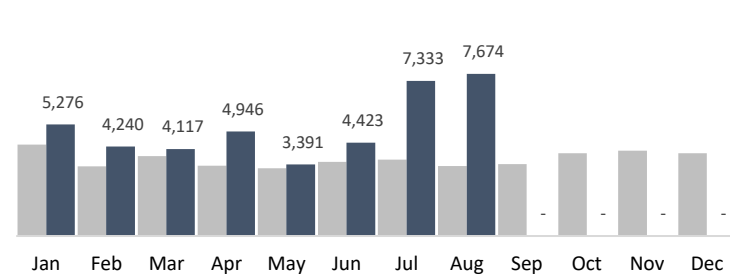

August 2019 Summary Report

Historic BID

HISTORIC CORE
BUSINESS IMPROVEMENT DISTRICT

7,385
Trash Bags

574
Graffiti Tags

7,674
Bulk Items

102
Pressure Washing

	YTD	Jan	Feb	Mar	Apr	May	Jun	Jul	Aug	Sep	Oct	Nov	Dec
Trash Bags	62,463	7,908	7,031	7,133	8,780	7,363	7,529	9,334	7,385	-	-	-	-
Trash Weight	1,436,649	181,884	161,713	164,059	201,940	169,349	173,167	214,682	169,855	-	-	-	-
Graffiti Tags	7,152	1,031	1,069	1,030	1,124	887	699	738	574	-	-	-	-
Bulk Items	41,400	5,276	4,240	4,117	4,946	3,391	4,423	7,333	7,674	-	-	-	-
PW Hours	734	85	94	92	90	92	97	82	102	-	-	-	-

Bulk Items