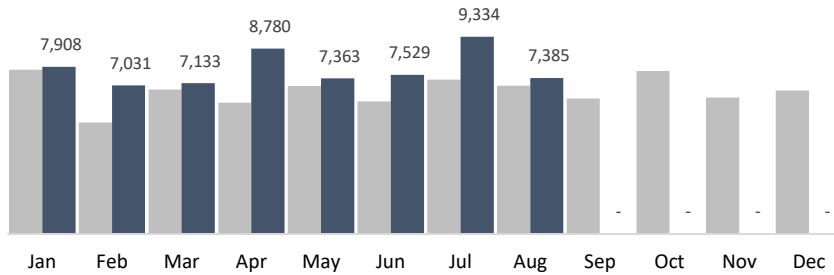

August 2019 Summary Report

Historic BID

HISTORIC CORE
BUSINESS IMPROVEMENT DISTRICT

7,385
Trash Bags

574
Graffiti Tags

7,674
Bulk Items

102
Pressure Washing

	YTD	Jan	Feb	Mar	Apr	May	Jun	Jul	Aug	Sep	Oct	Nov	Dec
Trash Bags	62,463	7,908	7,031	7,133	8,780	7,363	7,529	9,334	7,385	-	-	-	-
Trash Weight	1,436,649	181,884	161,713	164,059	201,940	169,349	173,167	214,682	169,855	-	-	-	-
Graffiti Tags	7,152	1,031	1,069	1,030	1,124	887	699	738	574	-	-	-	-
Bulk Items	41,400	5,276	4,240	4,117	4,946	3,391	4,423	7,333	7,674	-	-	-	-
PW Hours	734	85	94	92	90	92	97	82	102	-	-	-	-

Trash Bags