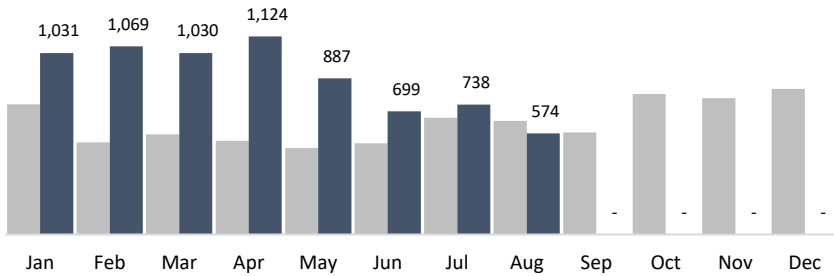

Graffiti Tags